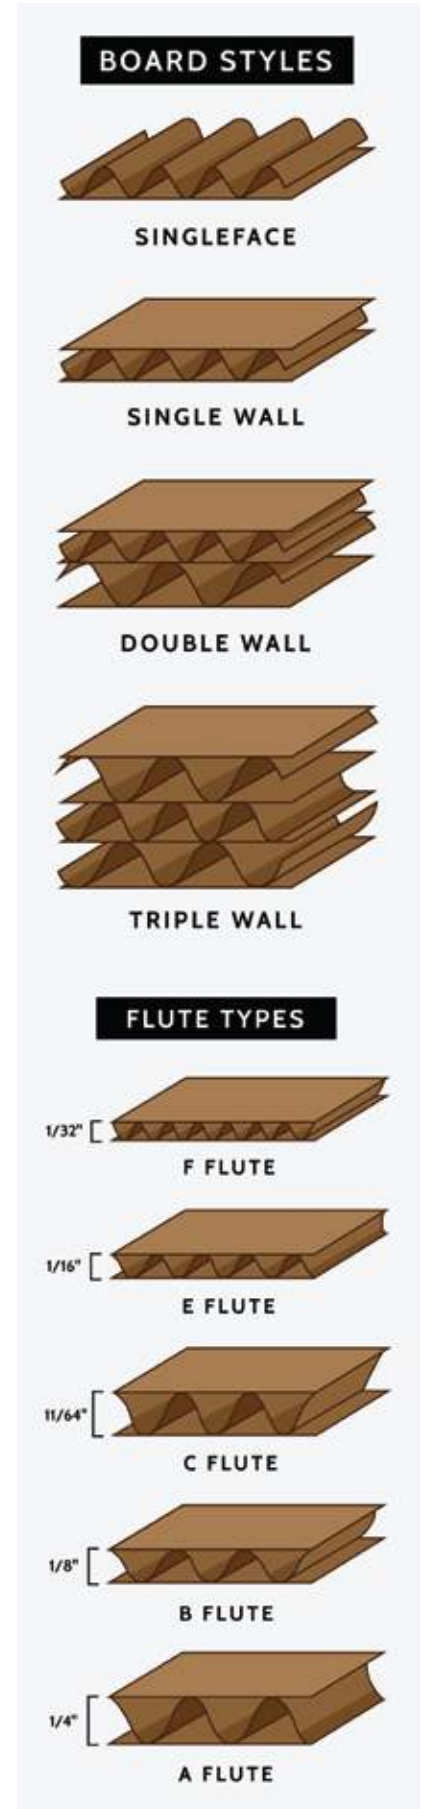

Corrugated Board / Ondüle		
Style	Fluet Types	Quality
Single Wall 2-3 ply	F fluet	Standard or High Gsm, Recycled Brown, Kraft or White Back
	E fluet	
	B fluet	
	C fluet	
Double Wall 5 Ply	EB Fluet	
	BC Fluet	